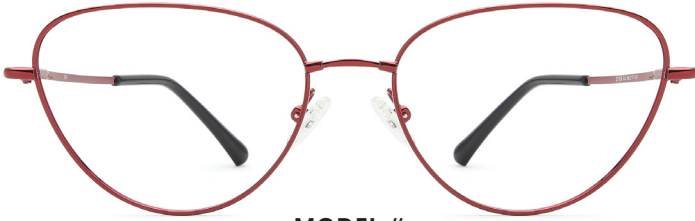

8769P

56-17-145

GUN

BLACK/GOLD

BLACK/SILVER

Youme

"Discover Your Styles"

MODEL #
8770P
56-18-145

GUN

GOLD

ROSE/GOLD

BLACK/SILVER

Z...TWIST™

FLEXIBLE

MODEL #
ZT828
56-17-140

GOLD

PURPLE

FLEXIBLE

MODEL #
ZT830
53-20-140

M/BLACK

GOLD

LV

BLACK/GOLD

FLEXIBLE